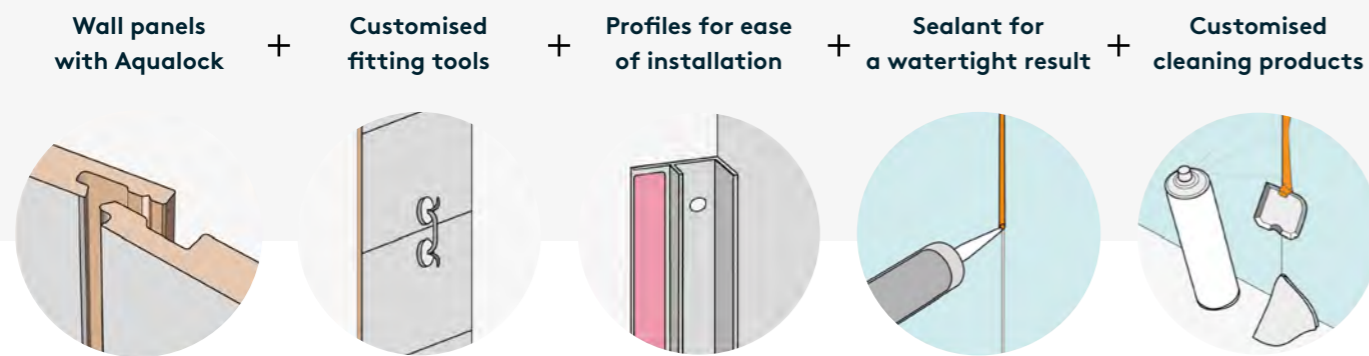

A simple and complete solution

Fibo's wall system is fully watertight and is supplied as a complete solution consisting of wall panels, profiles and accessories.

The system

1. Wall Panels

Composition

Our panels are made from a PEFC- certified seven-layer birch plywood core, a high-pressed surface, and Aqualock tongue and groove joint which is quick and easy to install, creating a 100% waterproof wall panel system for interior walls.

Designed and manufactured in Norway since 1952, creating instant transformations of walls within hours. The system is approved under stringent SINTEF wet room standards in Scandinavia.

Panel size options