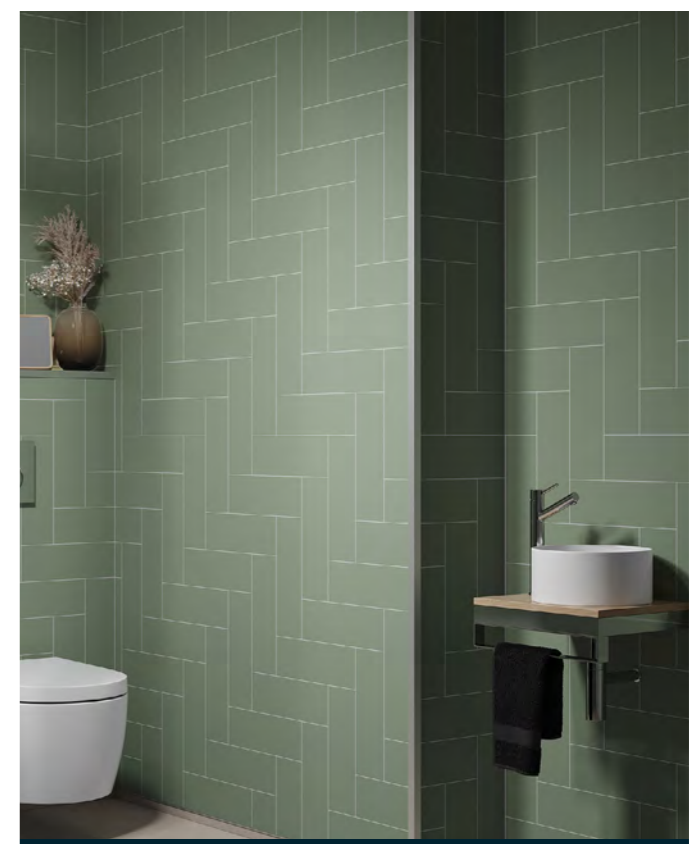

Olive Green Straight Herringbone Code: T5206-M75
Tile size: 30 x 10 cm