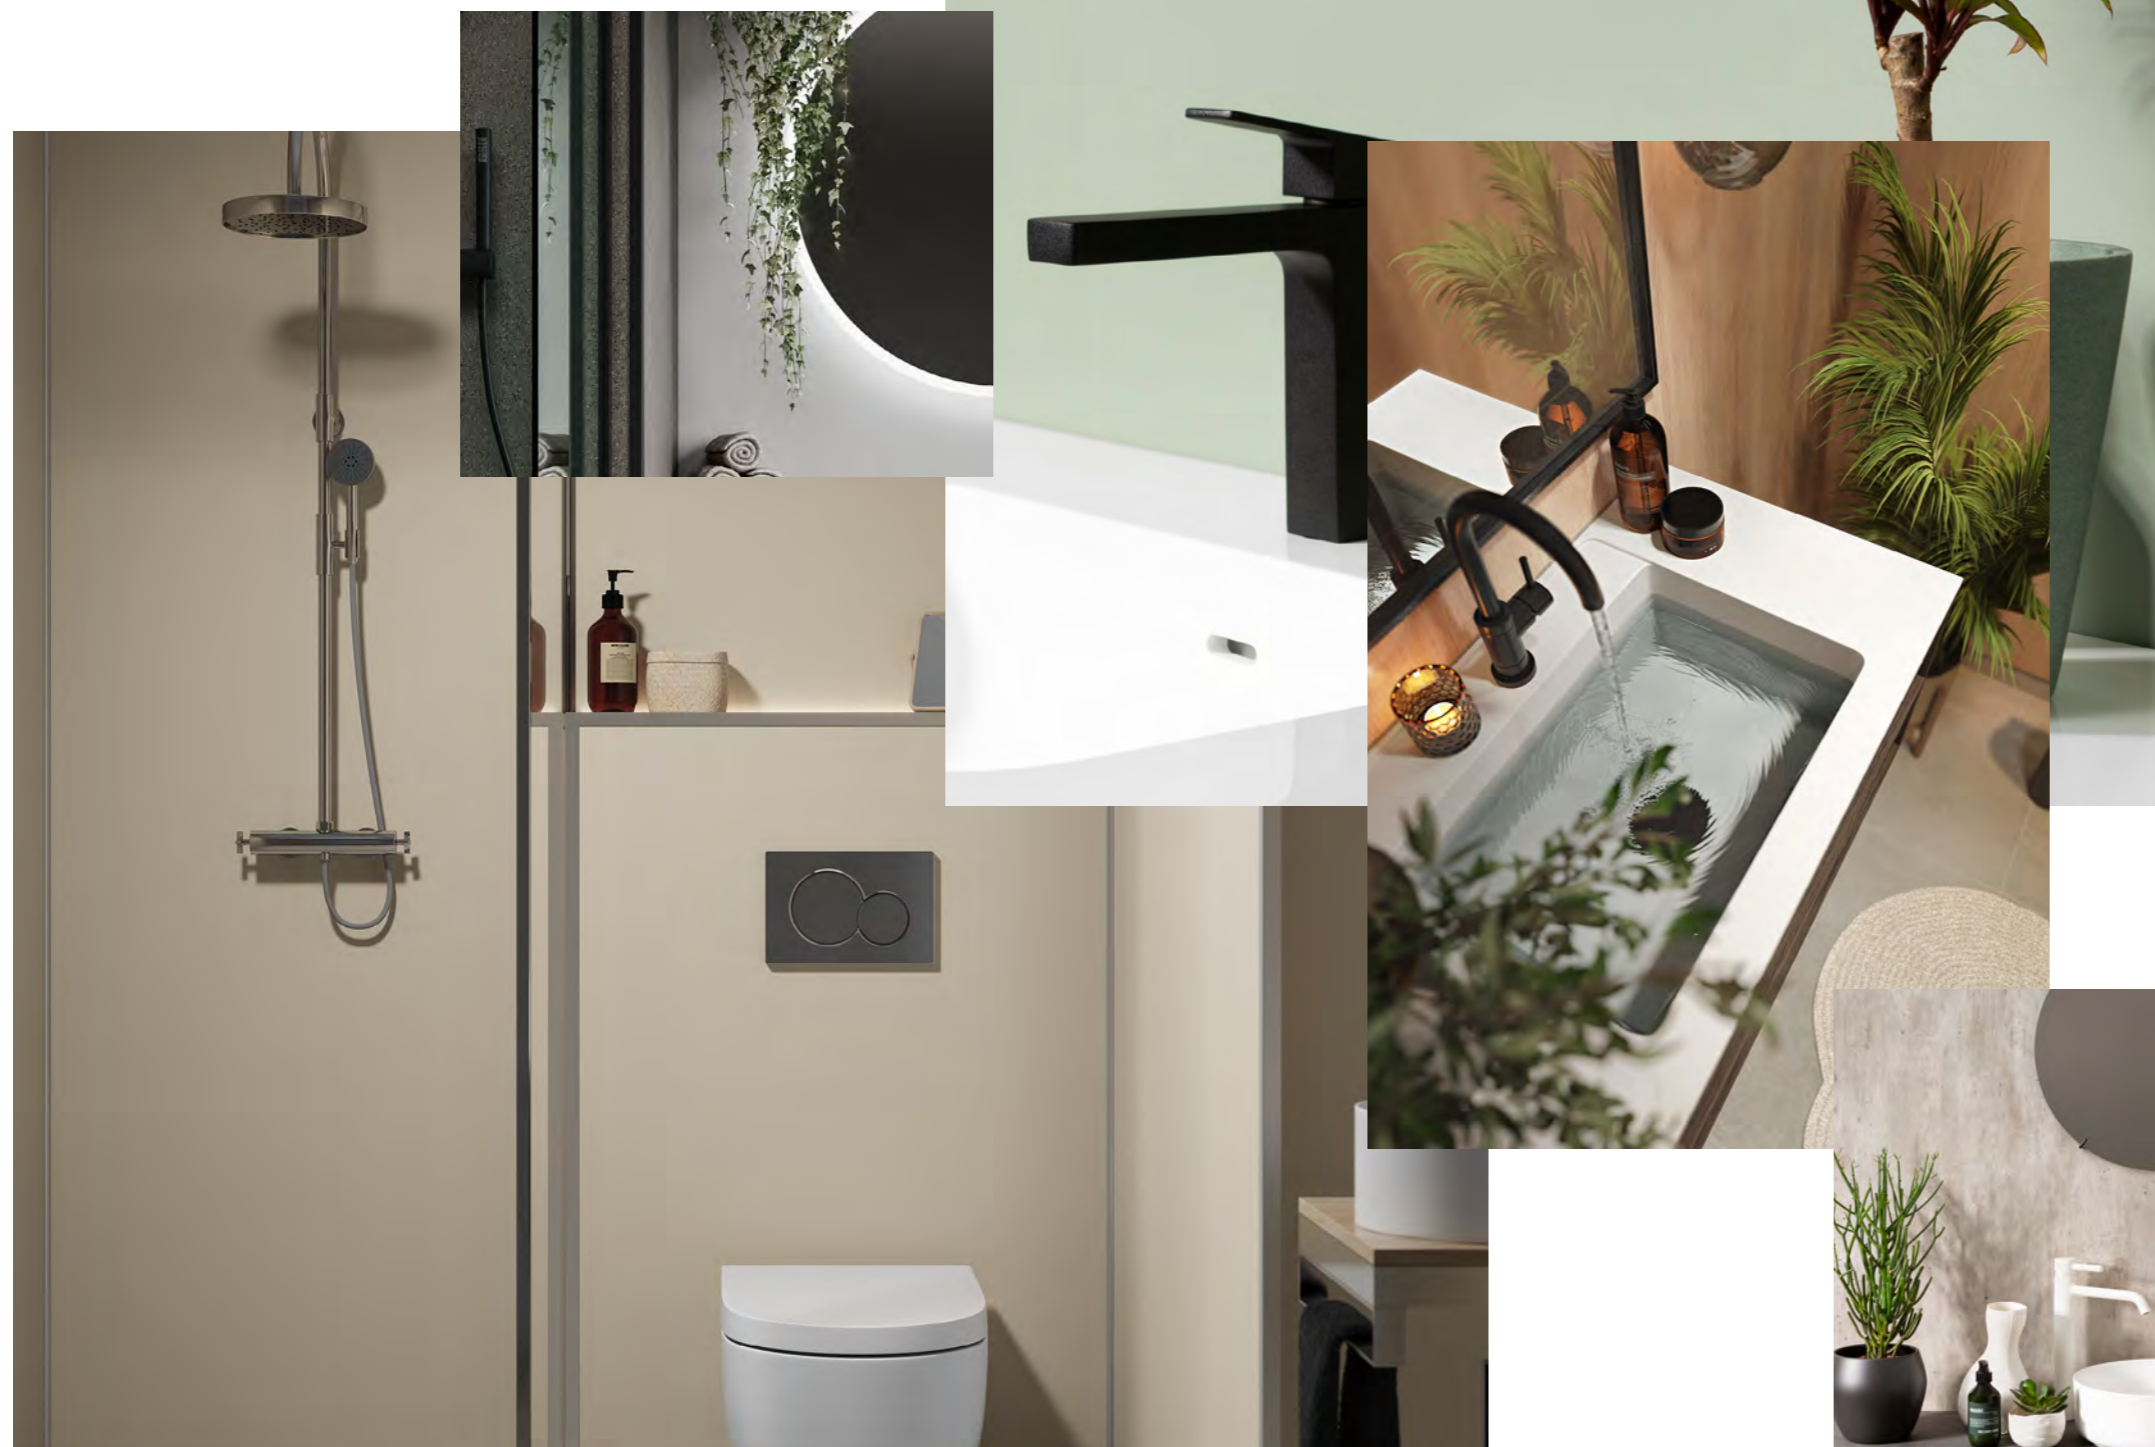

Signature

Non-Tile Collection

	Olive Green F5206-M00		Colour: ○ Internal AAINT
	Grey Terrazzo F4003-M00		
	Oak Nature F0164-M00		
	Light sand F5233-M00		
	Cracked Cement F2204-M00		

Plain panels that are anything but plain!

Featuring always on-trend industrial styling and a range of natural tones and textures.

Our industrial plain panels are moody and chic with a nod to the Scandinavian design trend. Our natural tones provide solid colour options whilst our natural textures can add a bit of warmth to your bathroom.

Scan the QR code to visit our website and find out more about the Signature Collection.