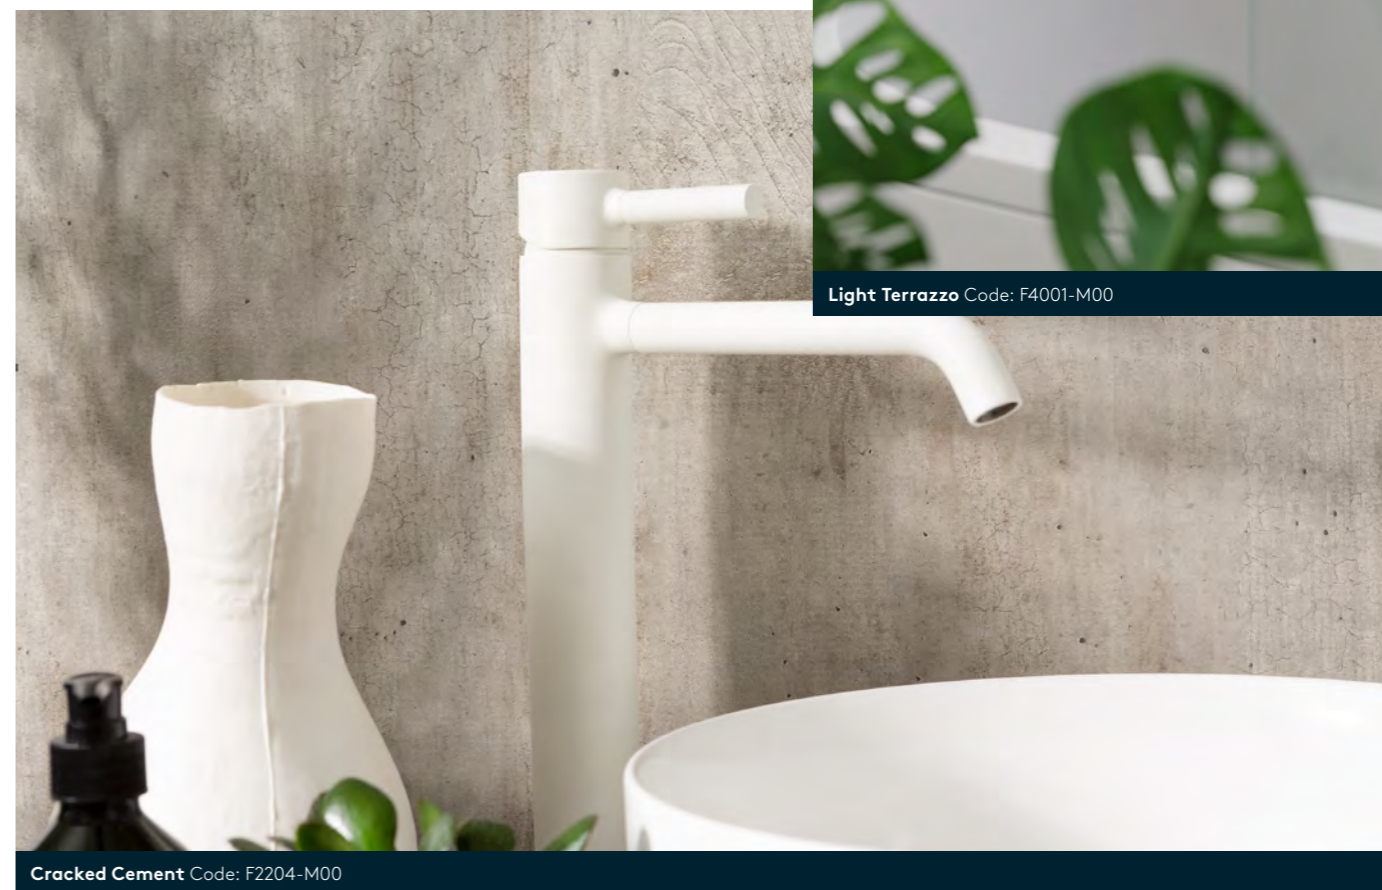

Light Terrazzo Code: F4001-M00

Cracked Cement Code: F2204-M00

For full product information, please refer to our Wall Panel Index on page 46.