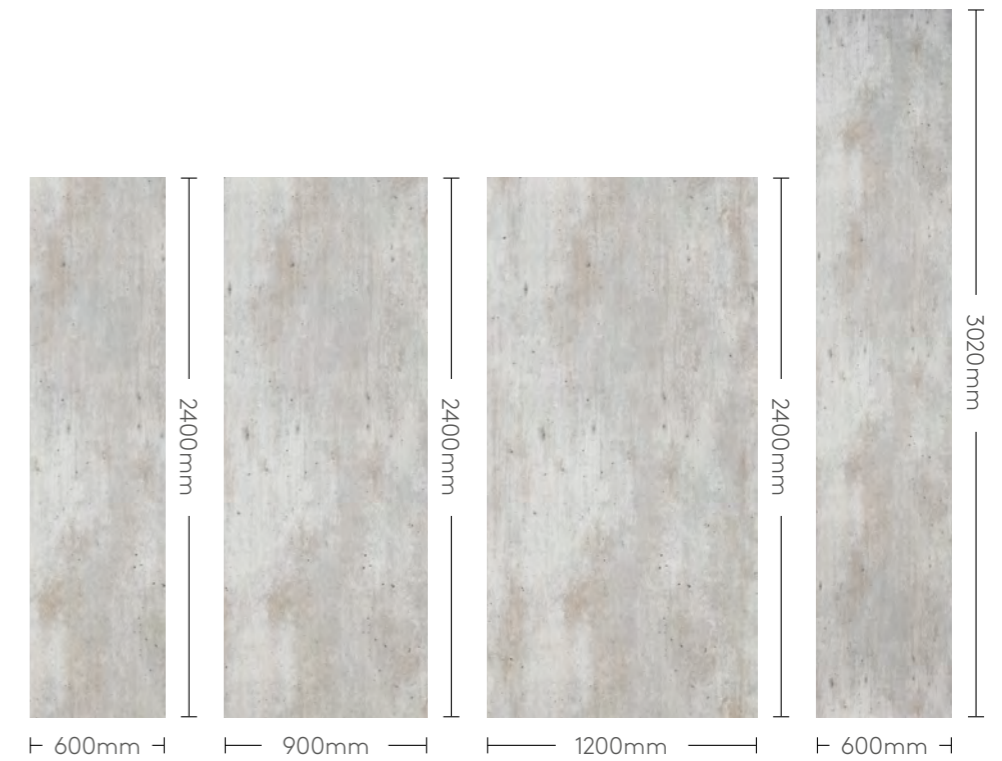

A simple and complete solution

Fibo's wall system is fully watertight and is supplied as a complete solution consisting of wall panels, profiles and accessories.

The system

1. Wall Panels

Composition

Our panels are made from a PEFC- certified seven-layer birch plywood core, a high-pressed surface, and Aqualock tongue and groove joint which is quick and easy to install, creating a 100% waterproof wall panel system for interior walls.

With 2400mm high and 600mm wide wall panels, you can easily cover the wall from floor to ceiling. Some of our panels are also available in 900mm wide with a tongue and groove joint and 1200mm wide in square edge only. As a special order, panels in heights of 3020mm are available for rooms with particularly high ceilings. For more information, please contact the office on 01494 771242 or email sales@fibo.co.uk.