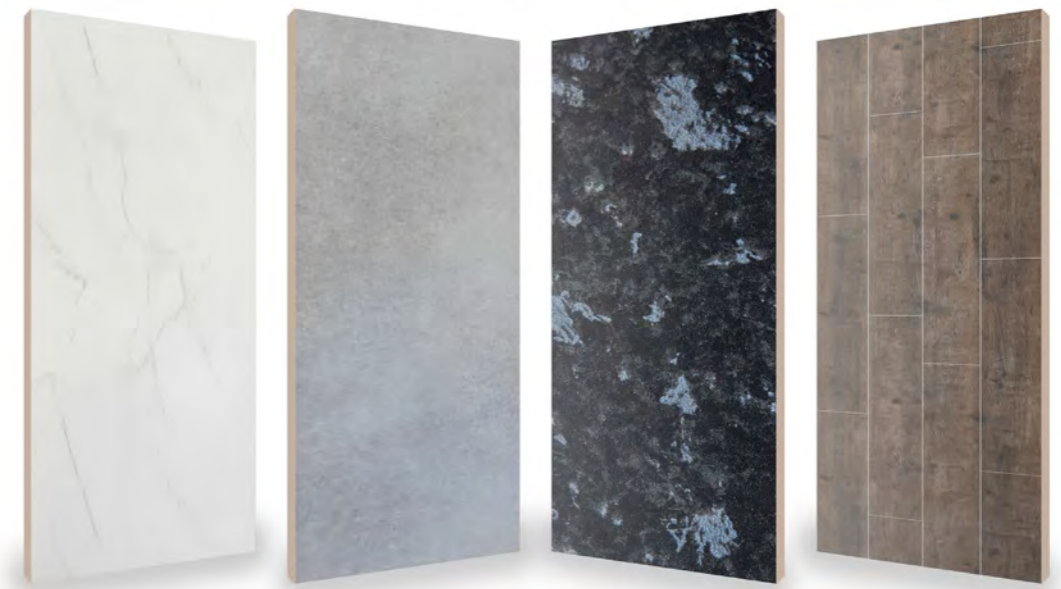

The colour and pattern variation can vary from panel to panel. Please make sure you view laminate samples or visit a showroom to ensure you are happy with your choice of decor before purchase.

Design your bathroom from our range of tile and non-tile decors, and match it up with our selection of profiles.