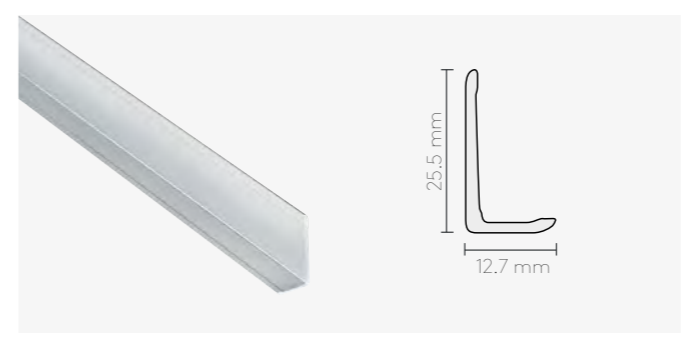

135° internal corner profile

○ 135-INT

External corner profile square shape

○ RAEP ● RAEP-BL

External corner profile round shape

○ WP110-EXT ○ AAEXT ● CHR-EXT

L shape profile

○ WP110-LS ○ RSALP ● RSALP-BL