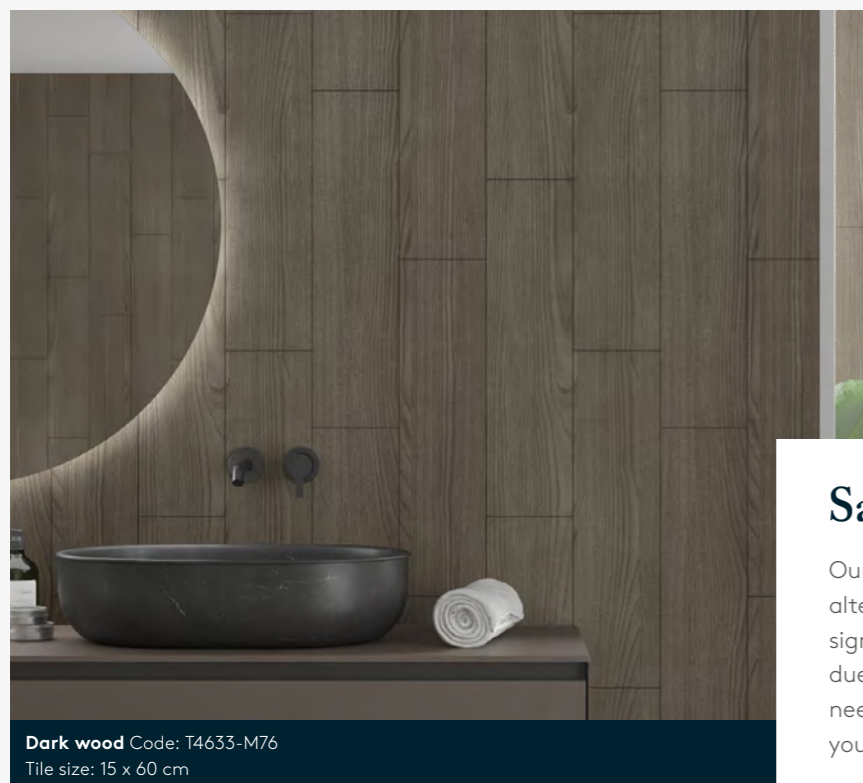

Denver White Code: T3091-M0830
Tile size: 7.5 x 30 cm

1. Base profile
2. Hidden internal corner profile
3. L shape profile
4. External corner profile
5. Stacking Profile

The benefits of using Fibo

25 years
Manufacturer's
Warranty

Grey Stone Code: T4009-M6060
Tile size: 60 x 60 cm

Look and feel like tiles

If you still want the look, feel and effect of tiles without the hassle and mess of grouting, Fibo is the perfect alternative. Some other wall panel manufacturers simply print the grout line onto the panel. However, we choose to carve out the grout line during the manufacturing process in our state-of-the-art factory.